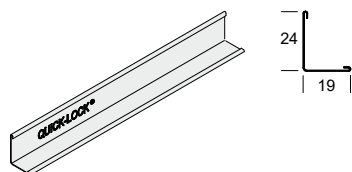

QUICK-LOCK® Wall angles

| Component, dimensions in mm | Product No. Description | Length mm | Qty/ Pack | R Mtr/ pack | Weight/ pack |
|-----------------------------|-------------------------|-----------|-----------|-------------|--------------|
|-----------------------------|-------------------------|-----------|-----------|-------------|--------------|

Wall angle 19 x 24 mm

| | | | | |
|-----------------------|------|----|----|------|
| Snow-white RAL 9016 | 3000 | 30 | 90 | 16.2 |
| Snow-white ultra matt | 3000 | 30 | 90 | 16.2 |
| Snow-white Corro-Plus | 3000 | 30 | 90 | 16.2 |
| RAL 9005 (black)* | 3000 | 30 | 90 | 16.2 |
| Black, ultra matt | 3000 | 30 | 90 | 16.2 |
| RAL 9006 (silver)* | 3000 | 30 | 90 | 16.2 |
| Brushed aluminium | 3000 | 30 | 90 | 7.6 |