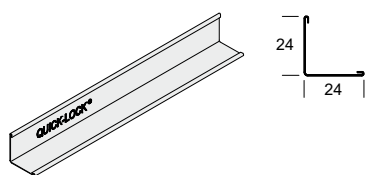

QUICK-LOCK® Wall angles

| Component, dimensions in mm | Product No. Description | Length mm | Qty/ Pack | R Mtr/ pack | Weight/ pack |
|-----------------------------|-------------------------|-----------|-----------|-------------|--------------|
|-----------------------------|-------------------------|-----------|-----------|-------------|--------------|

Wall angle 19 x 24 mm

| | | | | |
|-----------------------|------|----|----|------|
| Snow-white RAL 9016 | 3000 | 30 | 90 | 16.2 |
| Snow-white ultra matt | 3000 | 30 | 90 | 16.2 |
| Snow-white Corro-Plus | 3000 | 30 | 90 | 16.2 |
| RAL 9005 (black)* | 3000 | 30 | 90 | 16.2 |
| Black, ultra matt | 3000 | 30 | 90 | 16.2 |
| RAL 9006 (silver)* | 3000 | 30 | 90 | 16.2 |
| Brushed aluminium | 3000 | 30 | 90 | 7.6 |