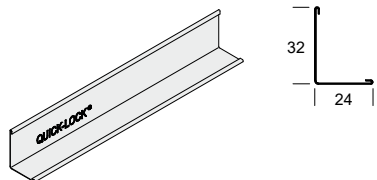

Wall angle 32 x 24 mm

41 33 401 Snow-white RAL 9016	3000	30	90	21.8	B