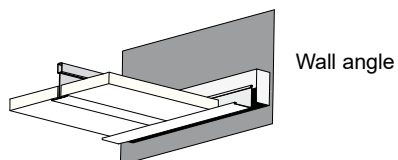

QUICK-LOCK® Wall angles

| Component, dimensions in mm | Product No. Description | Length mm | Qty/ Pack | R Mtr/ pack | Weight/ pack |
|-----------------------------|-------------------------|-----------|-----------|-------------|--------------|
|-----------------------------|-------------------------|-----------|-----------|-------------|--------------|

Wall angle 19 x 24 mm

| | | | | |
|-----------------------|------|----|----|------|
| Snow-white RAL 9016 | 3000 | 30 | 90 | 16.2 |
| Snow-white ultra matt | 3000 | 30 | 90 | 16.2 |
| Snow-white Corro-Plus | 3000 | 30 | 90 | 16.2 |
| RAL 9005 (black)* | 3000 | 30 | 90 | 16.2 |
| Black, ultra matt | 3000 | 30 | 90 | 16.2 |
| RAL 9006 (silver)* | 3000 | 30 | 90 | 16.2 |
| Brushed aluminium | 3000 | 30 | 90 | 7.6 |