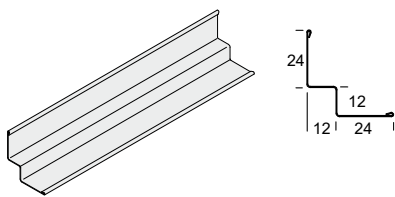

QUICK-LOCK® Shadow mouldings

Shadow wall angle

Component, dimensions in mm	Description	Length mm	Qty/ Pack	R' Mtr/ pack	Weight/ pack
-----------------------------	-------------	--------------	--------------	-----------------	-----------------

Shadow moulding RAL 9016

Snow-white, 24 x 12 x 12 x 24 mm

3000 25 75 24.8

Snow-white, 25 x 15 x 8 x 15 mm

3000 25 75 22.2

Snow-white, 27 x 15 x 6 x 15 mm

3000 25 75 22.2