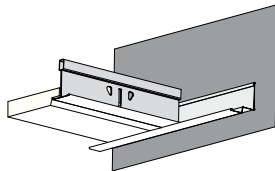

QUICK-LOCK® Shadow mouldings

Shadow wall angle

Component, dimensions in mm	Description	Length mm	Qty/ Pack	R' Mtr/ pack	Weight/ pack
-----------------------------	-------------	--------------	--------------	-----------------	-----------------

Shadow moulding RAL 9016

Snow-white, 24 x 12 x 12 x 24 mm

3000 25 75 24.8

Snow-white, 25 x 15 x 8 x 15 mm

3000 25 75 22.2

Snow-white, 27 x 15 x 6 x 15 mm

3000 25 75 22.2