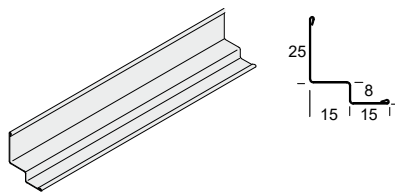

QUICK-LOCK® Shadow mouldings

Shadow wall angle

Component, dimensions in mm	Description	Length mm	Qty/ Pack	R' Mtr/ pack	Weight/ pack
-----------------------------	-------------	--------------	--------------	-----------------	-----------------

Shadow moulding RAL 9016

Snow-white, 24 x 12 x 12 x 24 mm

3000 25 75 24.8

Snow-white, 25 x 15 x 8 x 15 mm

3000 25 75 22.2

Snow-white, 27 x 15 x 6 x 15 mm

3000 25 75 22.2