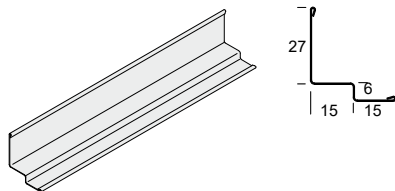

QUICK-LOCK® Shadow mouldings

Shadow wall angle

Component, dimensions in mm	Description	Length mm	Qty/ Pack	R' Mtr/ pack	Weight/ pack
-----------------------------	-------------	--------------	--------------	-----------------	-----------------

Shadow moulding RAL 9016

Snow-white, 24 x 12 x 12 x 24 mm

3000 25 75 24.8

Snow-white, 25 x 15 x 8 x 15 mm

3000 25 75 22.2

Snow-white, 27 x 15 x 6 x 15 mm

3000 25 75 22.2